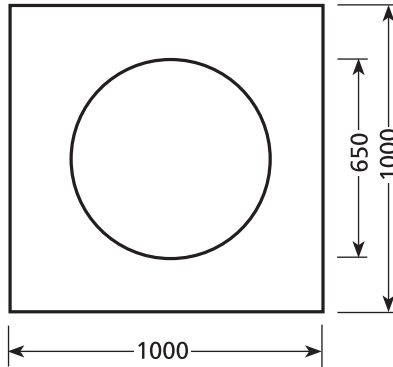

SMALL SQUARE SHOWERS

R650S