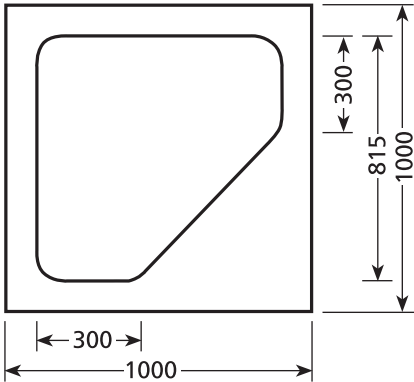

# SHOWERDOME SIZES

## TRIANGLE & CURVED FRONT SHOWERS

T800S

T800L

C800L

R650 OFFSET