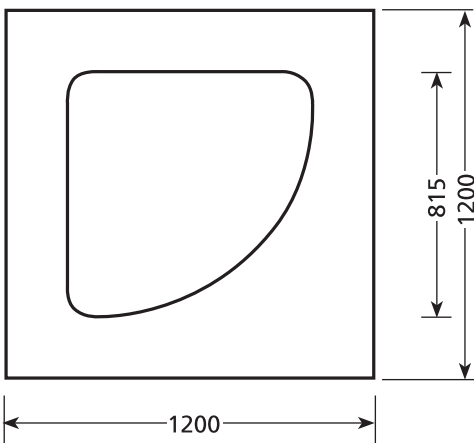

# SHOWERDOME SIZES

## TRIANGLE & CURVED FRONT SHOWERS

T800S

T800L

C800L

R650 OFFSET