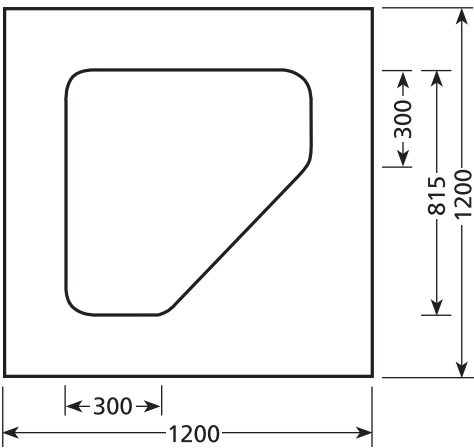

# SHOWERDOME SIZES

## TRIANGLE & CURVED FRONT SHOWERS

T800S

T800L

C800L

R650 OFFSET