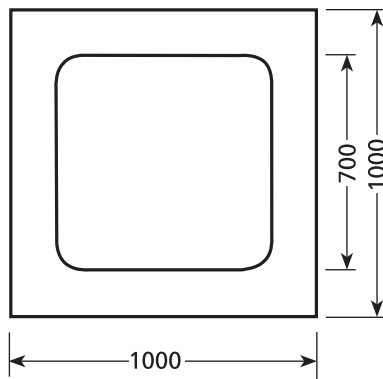

SHOWERDOME SIZES

TRIANGLE & CURVED FRONT SHOWERS

SMALL SQUARE SHOWERS

S700S

LARGE SQUARE SHOWERS

showerdome^{TM}

No Steam - ever again.