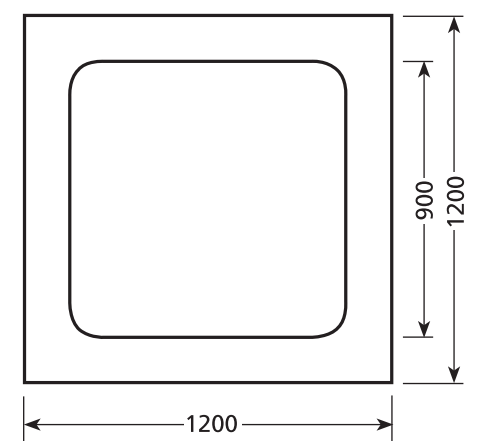

# SHOWERDOME SIZES

## LARGE SQUARE SHOWERS

S700L

S800L

S900L

**showerdome**<sup>TM</sup>

*No Steam - ever again.*