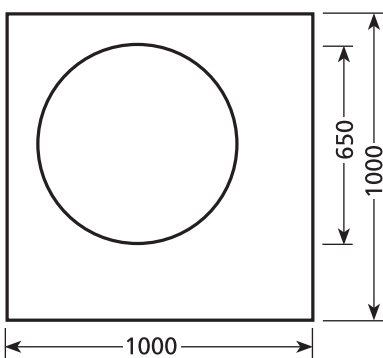

# SHOWERDOME SIZES

## TRIANGLE & CURVED FRONT SHOWERS

T800S

T800L

C800L

R650 OFFSET